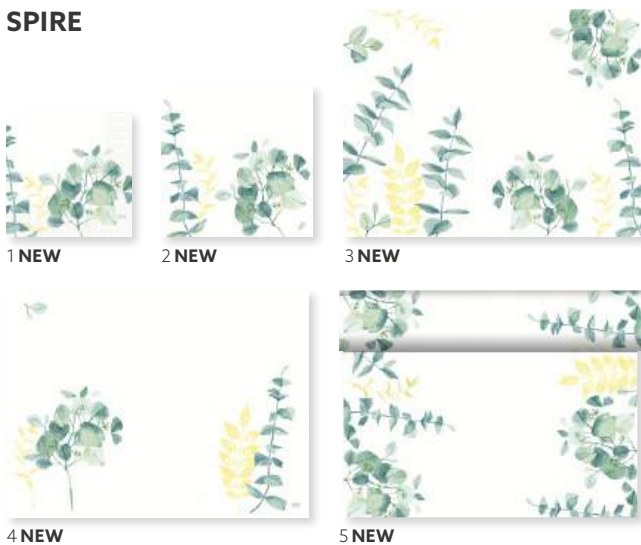

SPIRE

MATCHING COLOURS

WHITE

OCEANT TEAL

ECO BROWN

NO	ART.	DESCRIPTION	PACK	FSC	OK Compost	TUV	SWAN	NO	ART.	DESCRIPTION	PACK	FSC	OK Compost	TUV	SWAN
1	202582	Tissue Napkin, 3-ply, 33 x 33 cm	10 x 50	•	•	•	•	4	202584	Dunicel® Placemat, 30 x 40 cm	5 x 100	•	•	•	•
2	202581	Dunisoft® Napkin, 40 x 40 cm	12 x 60	•	•	•	•	5	202583	Dunicel® Tête-à-Tête, 0,4 x 24 m	4 x 1	•	•	•	•
3	202585	Paper Placemat, 30 x 40 cm	4 x 250	•	•	•	•