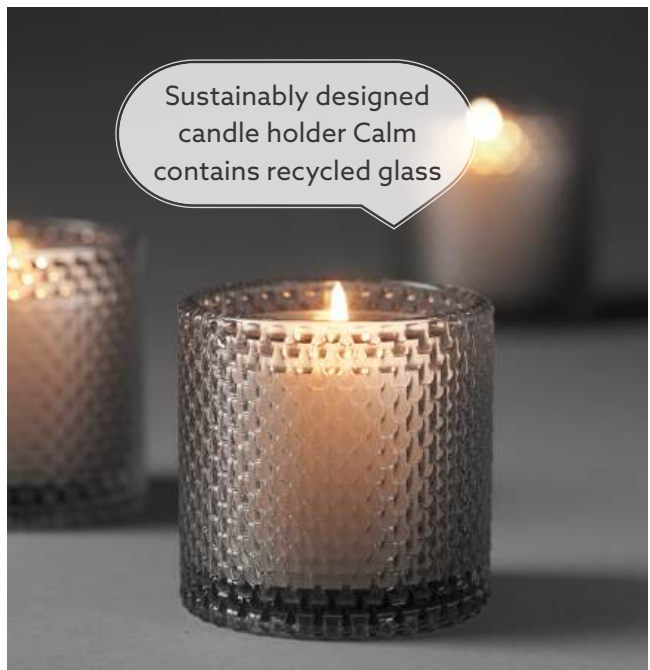

Sustainably designed
candle holder Calm
contains recycled glass

CANDLE HOLDER SHIMMER, 100 X Ø 80 MM

1 2 3

- Use with candles or LED
- Design optimises glow from light
- Inspiration from nature ideal for attracting guests