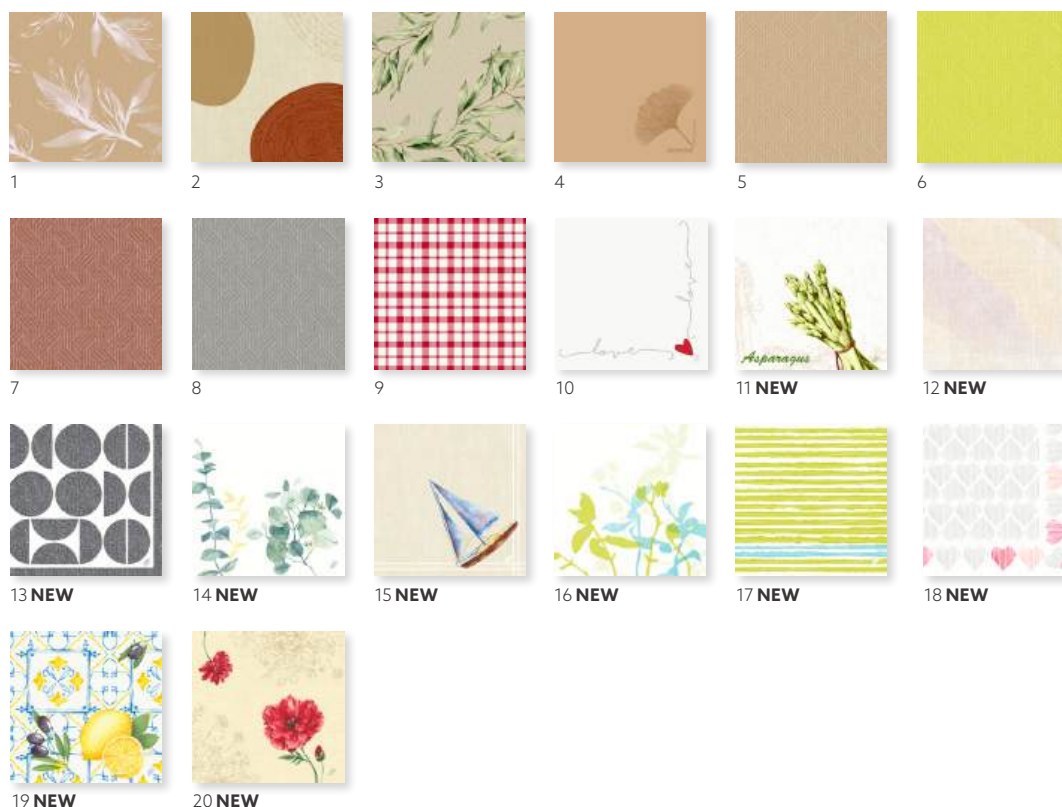

DUNISOFT®, 40 X 40 CM

NO	ARTICLE	DESCRIPTION	PACK				
1	199143	Eco Leaves	6 x 60	•	•		
2	195813	Earthy	12 x 60	•			
3	195801	Foliage	12 x 60	•			
4	186473	Organic	12 x 60	•	•		
5	199146	Woven Ecoecho	6 x 60	•	•		
6	199149	Woven Kiwi	6 x 60	•	•		
7	199151	Woven Earth Terra	6 x 60	•	•		
8	199153	Woven Granite Grey	6 x 60	•	•		
9	186712	Giovanni	12 x 60	•	•		
10	186723	Love	12 x 60	•	•		

NO	ARTICLE	DESCRIPTION	PACK				
11	202493	Green Asparagus	6 x 60	•			
12	202439	Serenity	6 x 60	•			
13	202477	Shapes	12 x 60	•			
14	202581	Spire	12 x 60	•			
15	202542	Tide	12 x 60	•			
16	202567	Elise	12 x 60	•			
17	202551	Elise Stripes	12 x 60	•			
18	202587	Amour	12 x 60	•			
19	202474	Mediterrian	12 x 60	•			
20	202534	Monique	12 x 60	•