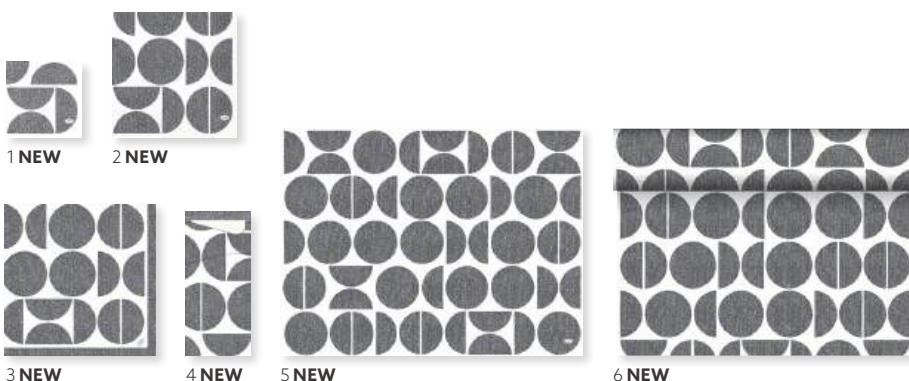

SHAPES

MATCHING COLOURS

WHITE

BLACK

NO	ART.	DESCRIPTION	PACK					NO	ART.	DESCRIPTION	PACK				
1	202478	Dunisoft® Napkin, 20 x 20 cm	16 x 180					4	202479	Duni Sacchetto® Tissue, 1/12 Folded, 8,5 x 19 cm	5 x 100				
2	202483	Tissue Napkin, 3-ply, 33 x 33 cm	4 x 250					5	202481	Dunichel® Placemat, 30 x 40 cm	5 x 100				
3	202477	Dunisoft® Napkin, 40 x 40 cm	12 x 60					6	202482	Dunichel® Tête-à-Tête, 0,4 x 24 m	4 x 1