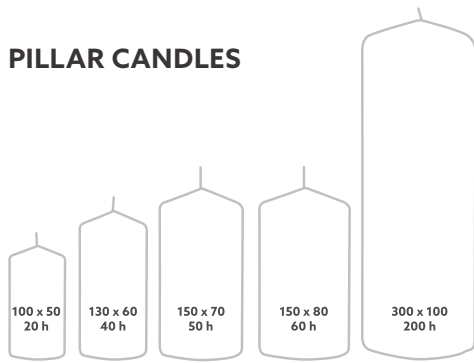

PILLAR CANDLES

- Long burn time
- Clean burning
- Premium quality

NO	ARTICLE	DESCRIPTION	PACK	
1	263108	White, 100 x Ø 50 mm, 20 h	6 x 10	•
	148439	White, 130 x Ø 60 mm, 40 h	2 x 6	•
	148481	White, 150 x Ø 80 mm, 60 h	10 x 1	•
	181230	White, 220 x Ø 70 mm, 90 h	10 x 1	•
2	125359	Cream, 100 x Ø 50 mm, 20 h	6 x 10	•
	148440	Cream, 130 x Ø 60 mm, 40 h	2 x 6	•
	148482	Cream, 150 x Ø 80 mm, 60 h	10 x 1	•
	105917	Cream, 220 x Ø 70 mm, 90 h	10 x 1	•
3	147977	Yellow, 100 x Ø 50 mm, 20 h	6 x 10	•
4	263016	Red, 100 x Ø 50 mm, 20 h	6 x 10	•
	148442	Red, 130 x Ø 60 mm, 40 h	2 x 6	•
5	263122	Bordeaux, 100 x Ø 50 mm, 20 h	6 x 10	•
	148443	Bordeaux, 130 x Ø 60 mm, 40 h	2 x 6	•
6	151509	Kiwi, 100 x Ø 50 mm, 20 h	6 x 10	•
7	186444	LeafGreen, 130 x Ø 60 mm, 40 h	2 x 6	•