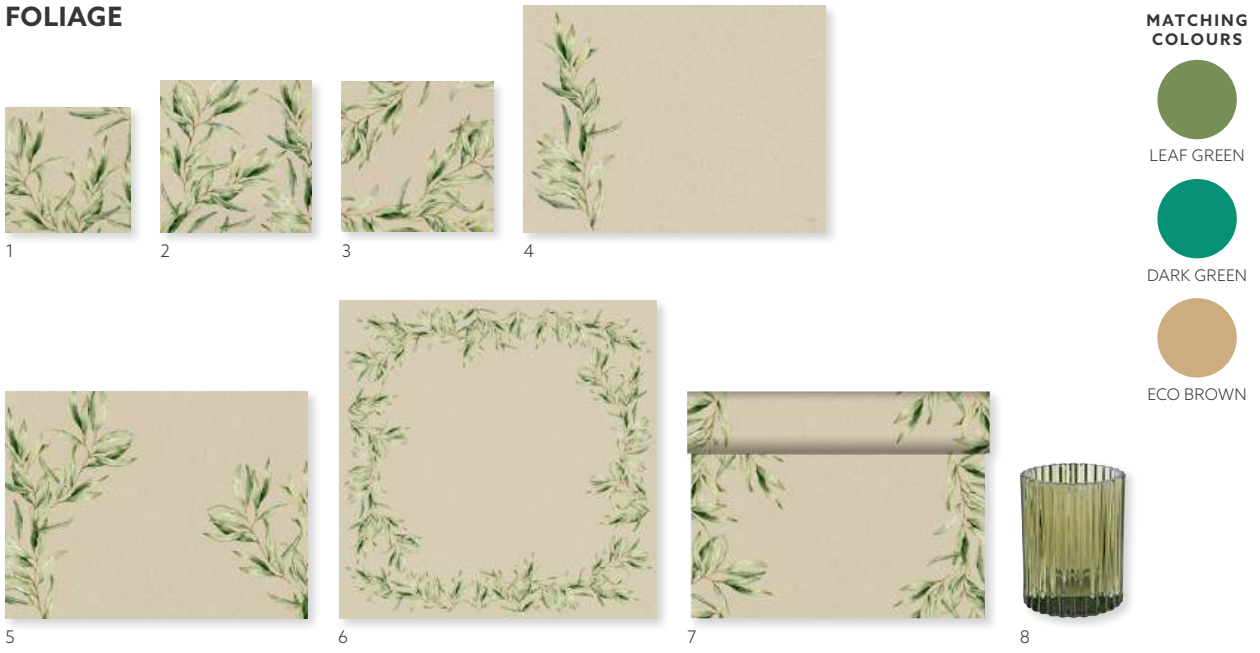

FOLIAGE

NO	ART.	DESCRIPTION	PACK	FSC	OK Compost	TÜV AUSTRIA	SWAN	NO	ART.	DESCRIPTION	PACK	FSC	OK Compost	TÜV AUSTRIA	SWAN
1	195797	Tissue Napkin, 3-ply, 33 x 33 cm	10 x 50					6	195805	Dunisilk® Slipcover, 84 x 84 cm	5 x 20				
2	195799	Tissue Napkin, 3-ply, 40 x 40 cm	4 x 250						195806	Dunicel® Slipcover, 84 x 84 cm	5 x 20				
3	195801	Dunisoft® Napkin, 40 x 40 cm	12 x 60					7	195808	Dunicel® Tête-à-Tête, 0,4 x 24 m	4 x 1				
4	195803	Dunicel® Placemat, 30 x 40 cm	5 x 100					8	194593	Candle Holder Comodo, 70 x Ø 55 mm	6 x 1				
5	195804	Paper Placemat, 30 x 40 cm	4 x 250