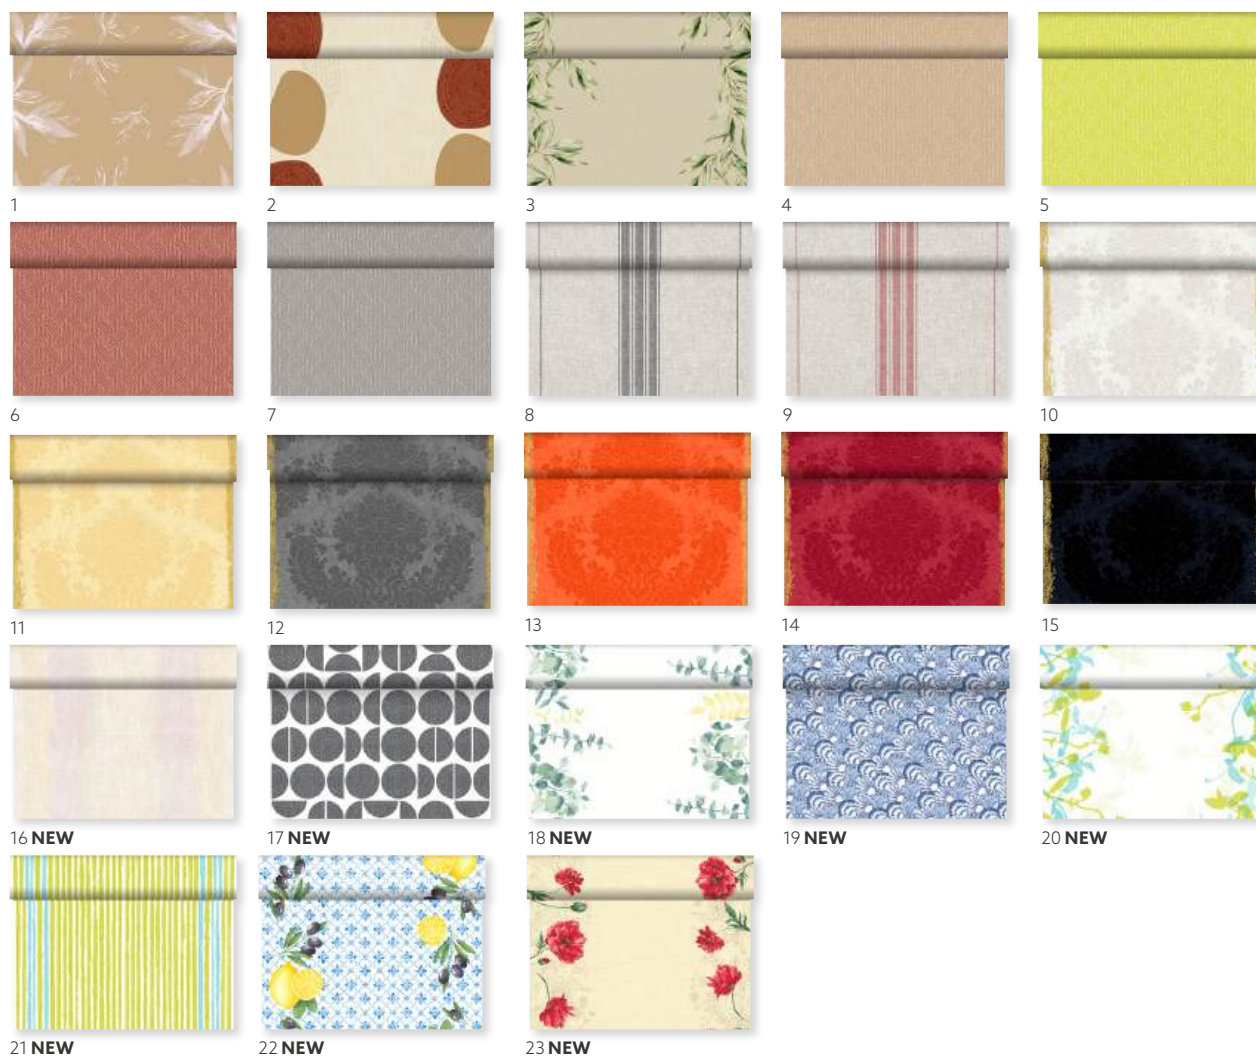

DUNICEL® TÊTE-À-TÊTE, 0,40 X 24 M

NO	ART.	DESCRIPTION	PACK		NO	ART.	DESCRIPTION	PACK	
1	199144	Eco Leaves	4 x 1	•	13	199263	Royal Sun Orange	4 x 1	•
2	195818	Earthy	4 x 1	•	14	183402	Royal Bordeaux	4 x 1	•
3	195808	Foliage	4 x 1	•	15	178296	Royal Black	4 x 1	•
4	199147	Woven Ecoecho	4 x 1	•	16	202436	Serenity	4 x 1	•
5	199150	Woven Kiwi	4 x 1	•	17	202482	Shapes	4 x 1	•
6	199152	Woven Earth Terra	4 x 1	•	18	202583	Spire	4 x 1	•
7	199154	Woven Granite Grey	4 x 1	•	19	202538	Tide	4 x 1	•
8	186517	Cocina Black	4 x 1	•	20	202562	Elise	4 x 1	•
9	186518	Cocina Bordeaux	4 x 1	•	21	202555	Elise Stripes	4 x 1	•
10	183400	Royal White	4 x 1	•	22	202473	Mediterrian	4 x 1	•
11	183401	Royal Cream	4 x 1	•	23	202535	Monique	4 x 1	•
12	183403	Royal Granite Grey	4 x 1	•