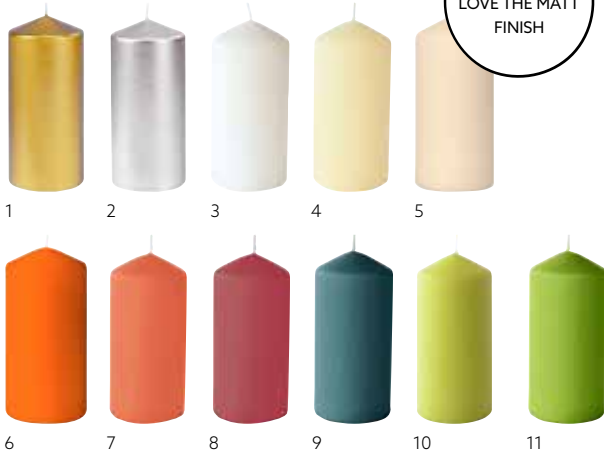

PILLAR CANDLES MATT, 150 X 70 MM

- 50 h burn time
- A velvety matt surface
- Premium quality