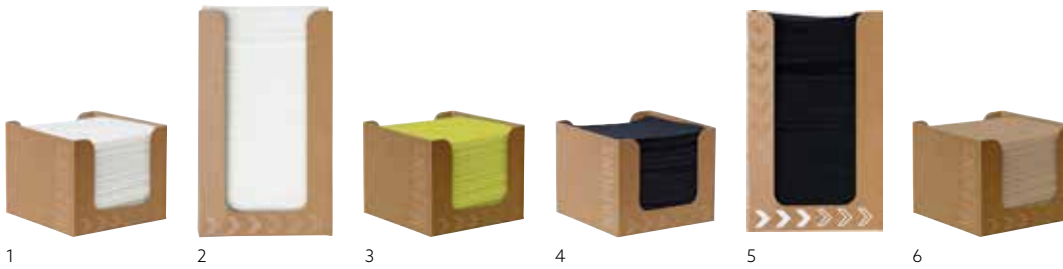

BIO DUNISOFT® DISPENSER, 20 X 20 CM

NO	ARTICLE	DESCRIPTION	PACK			
1	202942	Brown, Bio Dunisoft® White Napkin	24 x 50	•	•	
2	202943	Brown, Bio Dunisoft® White Napkin	12 x 100	•	•	
3	202944	Brown, Bio Dunisoft® Kiwi Napkin	24 x 50	•	•	

NO	ARTICLE	DESCRIPTION	PACK			
4	202945	Brown, Bio Dunisoft® Black Napkin	24 x 50	•	•	
5	202946	Brown, Bio Dunisoft® Black Napkin	12 x 100	•	•	
6	202947	Brown, Bio Dunisoft® Eco Brown Napkin	24 x 50	•	•