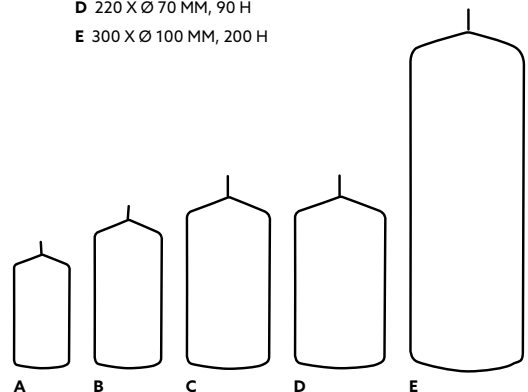

PILLAR CANDLE, 300 X 100 MM, 200 H

- Long burn time
- Clean burning

Up to 200 cosy hours

- A 100 X Ø 50 MM, 20 H
- B 130 X Ø 60 MM, 40 H
- C 150 X Ø 80 MM, 60 H
- D 220 X Ø 70 MM, 90 H
- E 300 X Ø 100 MM, 200 H