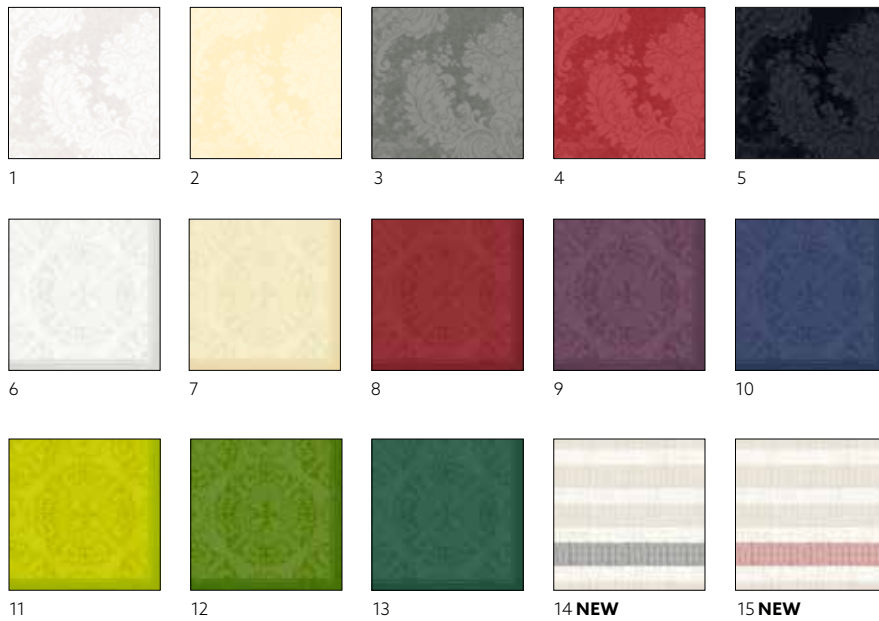

DUNILIN®, 40 X 40 CM