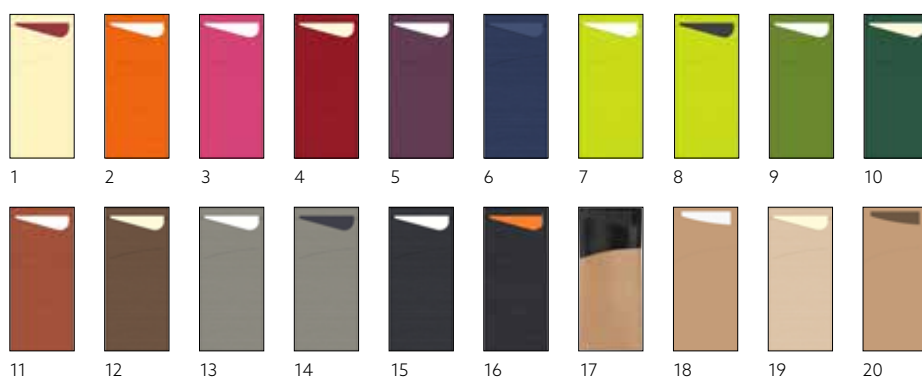

DUNI SACCHETTO® TISSUE, 8,5 X 19 CM

*All
in one*

NO	ARTICLE	DESCRIPTION	PACK			
1	450056	Cream, Bordeaux Napkin	5 x 100	•		
2	197950	Sun Orange, White Napkin	5 x 100	•		
3	166040	Fuchsia, White Napkin	5 x 100	•		
4	450057	Bordeaux, Cream Napkin	5 x 100	•		
5	165593	Plum, White Napkin	5 x 100	•		
6	450055	Dark Blue, Dark Blue Napkin	5 x 100	•		
7	450052	Kiwi, White Napkin	5 x 100	•		
8	161086	Kiwi, Black Napkin	5 x 100	•		
9	186954	Leaf Green, White Napkin	5 x 100	•		
10	450054	Dark Green, Cream Napkin	5 x 100	•		

NO	ARTICLE	DESCRIPTION	PACK			
11	197952	Earth Terra, White Napkin	5 x 100	•		
12	151849	Café, Cream Napkin	5 x 100	•		
13	156950	Grey, White Napkin	5 x 100	•		
14	161087	Granite Grey, Black Napkin	5 x 100	•		
15	151853	Black, White Napkin	5 x 100	•		
16	178643	Black, Sun Orange Napkin	5 x 100	•		
17	176893	Eco Brown/Black, Black Napkin	4 x 100	•		
18	165592	Eco Brown, White Napkin	4 x 100	•		
19	450050	Natural, Cream Napkin	5 x 100	•		
20	178644	Eco Brown, Chestnut Napkin	4 x 100	•