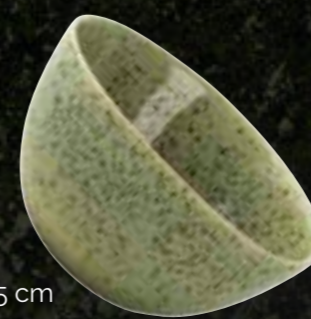

Bowl
530493 • ø 14 cm

KIWI GREEN

- Stoneware
- Oven and microwave safe
- Dishwasher safe
- Each item is unique

Plate
530218 • ø 22,5 cm
530217 • ø 28,5 cm

Pasta / Soup Plate / Bowl
530219 • ø 22 cm

Bowl
530220 • ø 15 cm