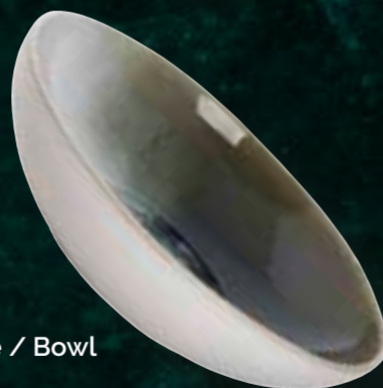

NORDIC

- Stoneware
- Oven and microwave safe
- Dishwasher safe
- Each item is unique

Plate

530942 • ø 22 cm
530941 • ø 28,5 cm

Pasta / Soup Plate / Bowl

530943 • ø 22,5 cm

Bowl

530944 • ø 15 cm