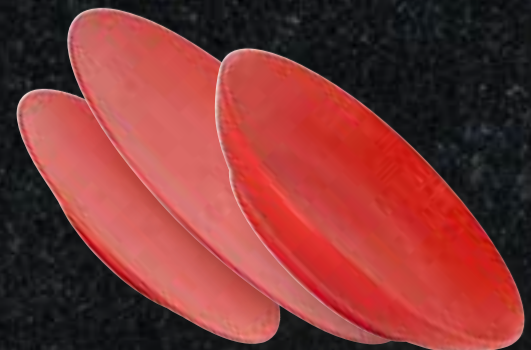

528405 • ø 15 cm

GREEN

Coupe plate

530579 • ø 21 cm

530578 • ø 27 cm

Pasta / Soup Plate / Bowl

530577 • ø 23 cm

RED

Coupe plate

530576 • ø 21 cm

530575 • ø 27 cm

Pasta / Soup Plate / Bowl

530574 • ø 23 cm

ECOGRES

Made of 30% recycled material
Ecogres is a special stoneware line partly developed from recycled clay. This beautiful tableware is produced with less raw material, thus giving it a 'green' touch. Black clay topped and a transparent finish give Ecogres its deep colour. The result? This elegant and top-quality dinnerware.