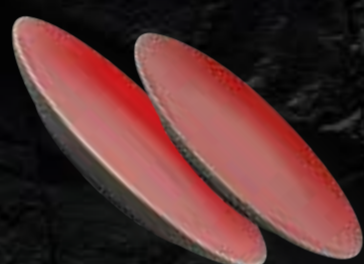

Plate

525939 • ø 21,5 cm
525938 • ø 27 cm