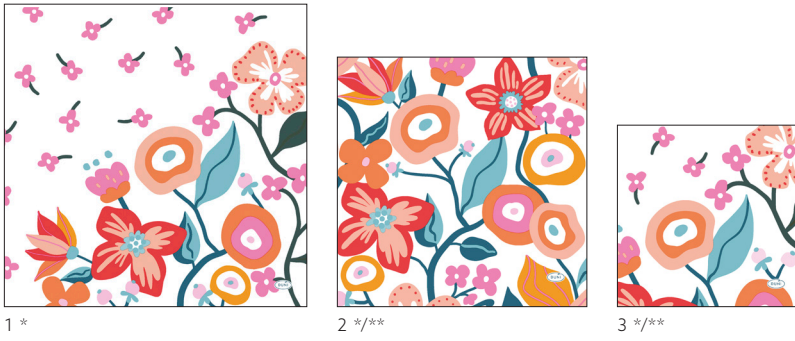

MATCHING COLOURS

VIBRANT BLOOM

	SKU 732103	Pcs x Cu	Table	Description
1	205113	0	12 x 12	DA05 Dunisoft® Napkin, 40 x 40 cm
2	205112	3	20 x 12	DA17 Tissue Napkin, 33 x 33 cm, 3-ply
3	205111	6	20 x 12	DA26 Tissue Napkin, 24 x 24 cm, 3-ply
4	205114	7	1 x 5	DB11 Dunicel® Tablecover, 138 x 220 cm
5	205115	4	1 x 8	DB02 Dunicel® 3 in 1, 0,4 x 4,8 m
6	205116	1	75 x 12	DA23 Napkin Box, 33 x 33 cm, 1-ply

Spring is in the air!

MATCHING COLOURS

FLOWY FLORAL

	SKU 732103	Pcs x Cu	Table	Description
1	205169	7	20 x 12	DA17 Tissue Napkin, 33 x 33 cm, 3-ply
2	205149	9	20 x 12	DA26 Tissue Napkin, 24 x 24 cm, 3-ply

	SKU 732103	Pcs x Cu	Table	Description
3	205170	3	1 x 8	DB02 Dunicel® 3 in 1, 0,4 x 4,8 m

* These products are FSC®-certified

** These products are Swan-certified

*** These products are HOME compostable