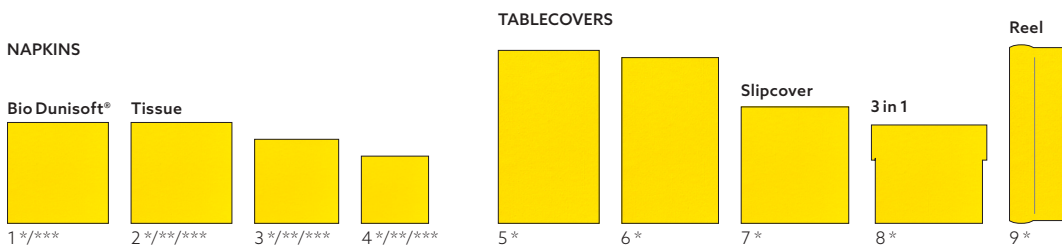

YELLOW

	SKU 732103	Pcs x Cu	Table	Description
1	201547	7	12 x 12	DA06 Bio Dunisoft® Napkin, 40 x 40 cm
2	104060	9	20 x 12	DA10 Bio Tissue Napkin, 40 x 40 cm, 3-ply
	172839	2	50 x 6	DA12 Bio Tissue Napkin, 40 x 40 cm, 3-ply
3	104059	3	20 x 12	DA19 Bio Tissue Napkin, 33 x 33 cm, 3-ply
	185774	0	50 x 10	DA20 Bio Tissue Napkin, 33 x 33 cm, 3-ply
4	104058	6	20 x 12	DA27 Bio Tissue Napkin, 24 x 24 cm, 3-ply

	SKU 732103	Pcs x Cu	Table	Description
5	153847	2	1 x 5	DB16 Dunisilk® Tablecover, 138 x 220 cm
6	185716	0	1 x 10	DB13 Dunicel® Tablecover, 118 x 180 cm
7	104089	0	1 x 10	DB08 Dunicel® Slipcover, 84 x 84 cm
8	185715	3	1 x 8	DB03 Dunicel® 3 in 1, 0,4 x 4,8 m
9	185456	5	1 x 6	DB18 Dunicel® Tablecover Reel, 1,18 x 5 m
	186194	5	1 x 10	DB25 MG-Paper Tablecover Reel, 1,18 x 8 m