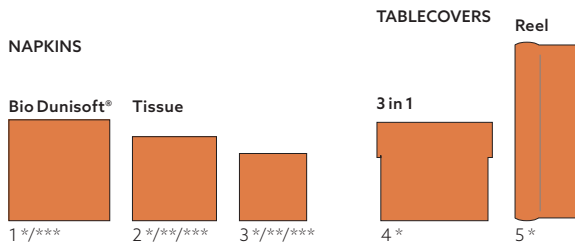

SUN ORANGE

	SKU 732103	Pcs x Cu	Table	Description
1	201545	3	12 x 12	DA06 Bio Dunisoft® Napkin, 40 x 40 cm
2	197752	3	20 x 12	DA19 Bio Tissue Napkin, 33 x 33 cm, 3-ply
3	198094	3	20 x 12	DA27 Bio Tissue Napkin, 24 x 24 cm, 3-ply
4	198096	7	1 x 8	DB03 Dunicel® 3 in 1, 0,4 x 4,8 m
5	198097	4	1 x 6	DB18 Dunicel® Tablecover Reel, 1,18 x 5 m