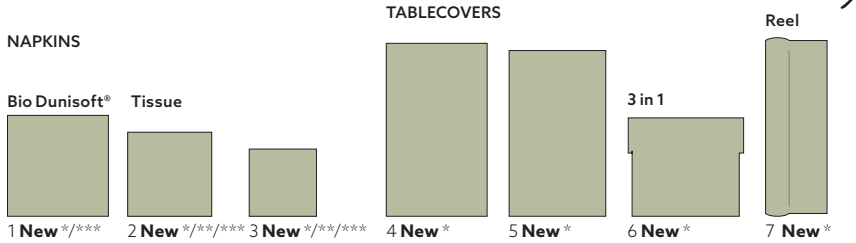

* These products are FSC®-certified

** These products are Swan-certified

*** These products are HOME compostable

New colour
Pistachio green

PISTACHIO GREEN

	SKU 732103	Pcs x Cu	Table	Description
1	209150	7	12 x 12	DA06 Bio Dunisoft® Napkin, 40 x 40 cm
2	209149	1	20 x 12	DA19 Bio Tissue Napkin, 33 x 33 cm, 3-ply
	209650	6	50 x 10	DA20 Bio Tissue Napkin, 33 x 33 cm, 3-ply
3	209690	8	20 x 12	DA25 Bio Tissue Napkin, 24 x 24 cm, 3-ply