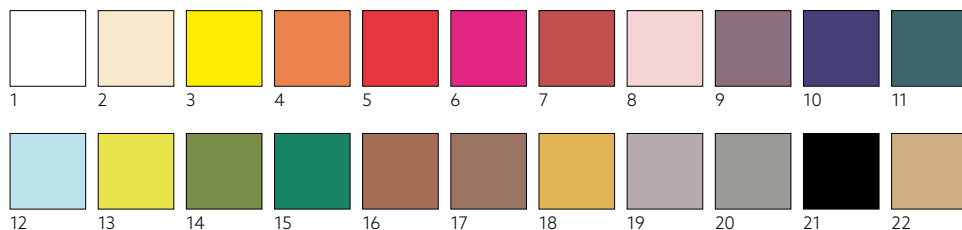

Bio Dunisoft®

- Een heerlijk zacht premium gevoel
- Gemaakt van fossielvrije en hernieuwbare materialen
- Tot 20% lagere co2-uitstoot vergeleken met Dunisoft
- Plasticvrij bindmiddel – OK compost Home

BIO DUNISOFT®, 48 X 48 CM

NO	ART.	DESCRIPTION	PACK			
1	206289	White	6 x 60	•	•	
	206414	White, 1/8 Book folded	6 x 60	•	•	
2	206415	Cream	6 x 60	•	•	

BIO DUNISOFT®, 40 X 40 CM