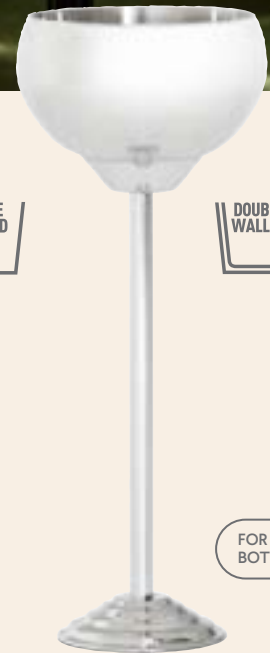

FOR MULTIPLE BOTTLES

Wine Bucket double wall + stand Rossar  
Ø 34 cm height 85 cm  
**WBSR523**