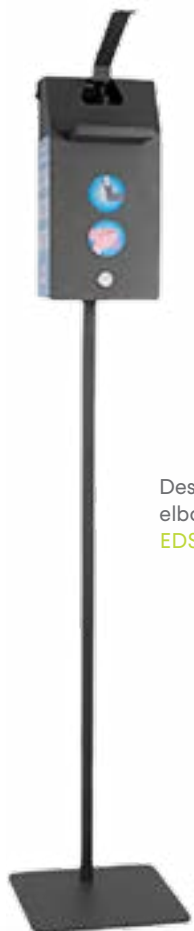

Desinfection
elbow dispenser
EDSE001