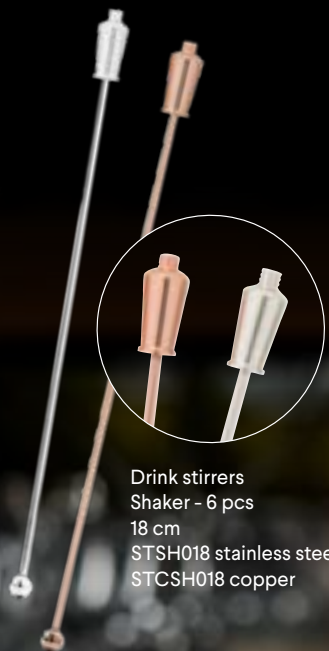

Cocktailpick set  
Jigger - 6 pcs  
12 cm  
CPJI0612

Cocktailpick set  
Shaker - 6 pcs  
12 cm  
CPS0612

Cocktailpick set  
Pineapple - 6 pcs  
12 cm  
CPP0612

# STIRRED, NOT SHAKEN

Drink stirrers  
Shaker - 6 pcs  
18 cm  
STSH018 stainless steel  
STCSH018 copper

Drink stirrers  
Pineapple - 6 pcs  
18 cm  
STPA018 stainless steel  
STCPA018 copper

Tumbler set  
copper - 2 pcs  
GTUM550