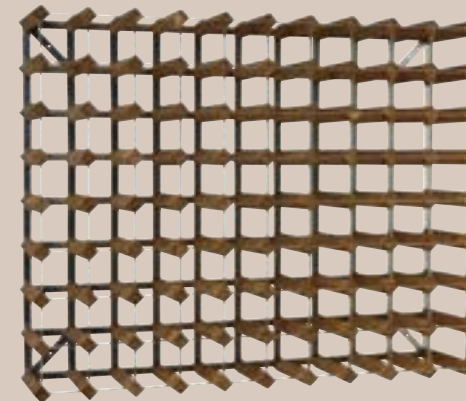

Wine Storage wood/metal
90 bottles
WRKC090