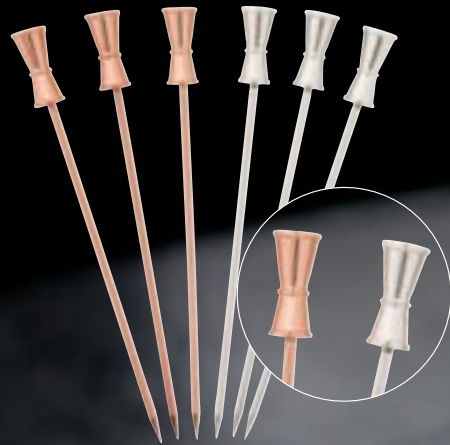

Cocktailpick set  
Jigger - 6 pcs  
12 cm  
CPJI0612

Cocktailpick set  
Shaker - 6 pcs  
12 cm  
CPS0612

Cocktailpick set  
Pineapple - 6 pcs  
12 cm  
CPP0612