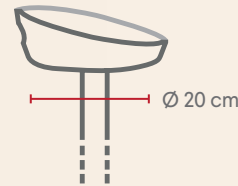

NEW

FOR MULTIPLE BOTTLES