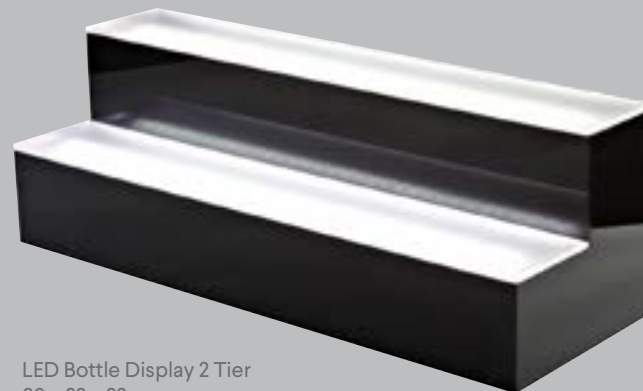

# LED ME ENTERTAIN YOU

LED Bottle Shelf  
60 cm  
LBS0061

LED Bottle Shelf  
90 cm  
LBS0091

LED Bottle Shelf  
120 cm  
LBS0122

Use the LED RGB remote control to change color

LED Bottle Display 3 Tier  
60 x 33 x 33 cm  
LBD0003