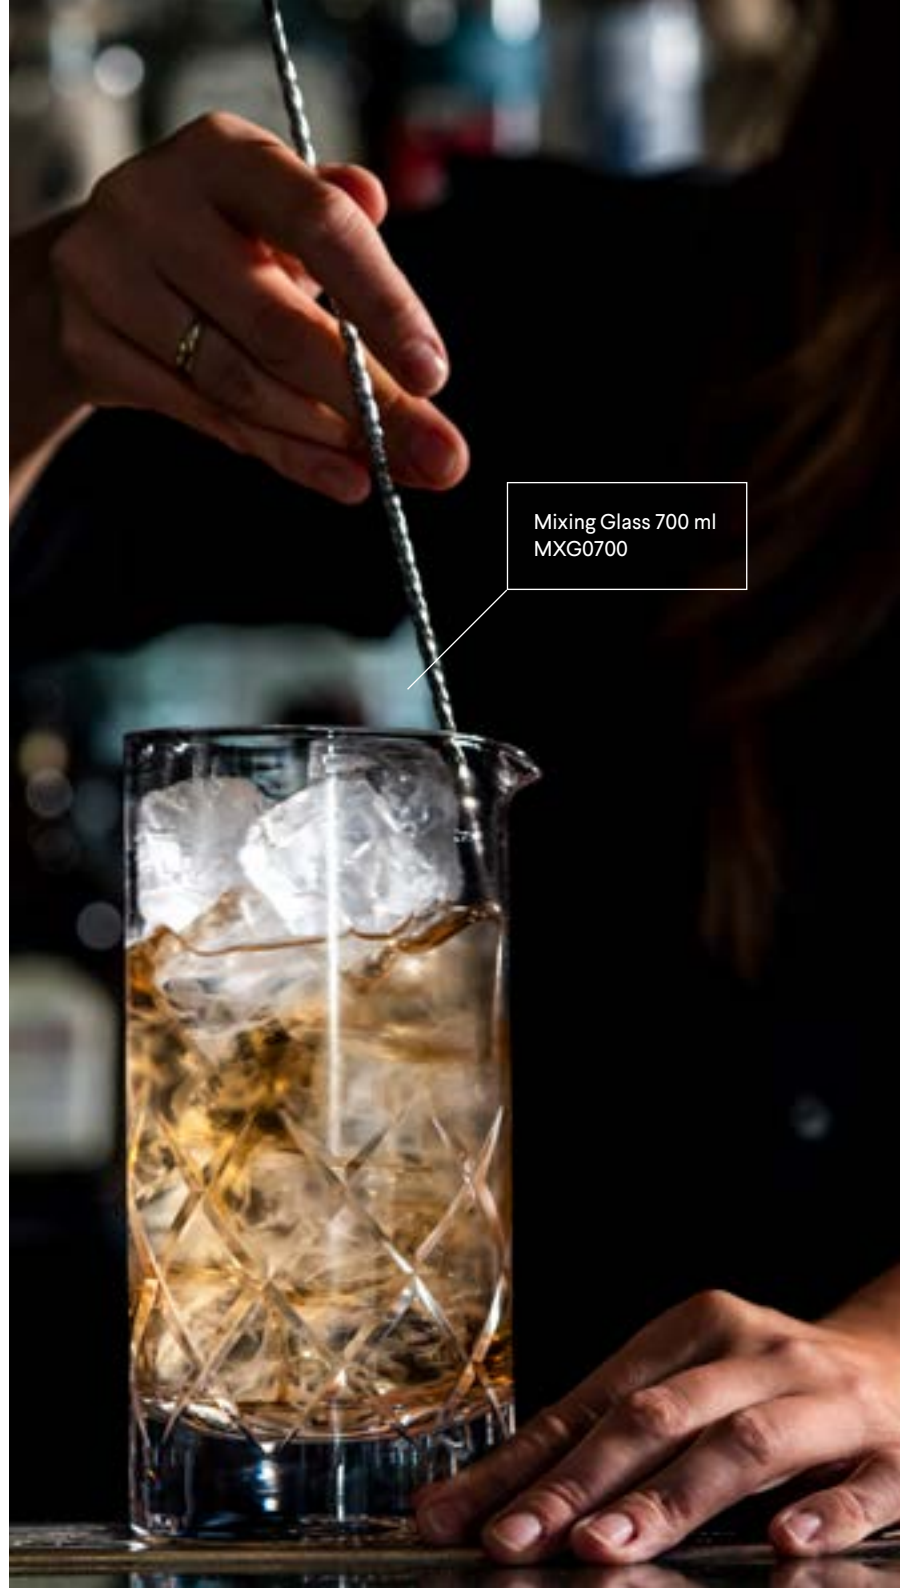

Mixing Glass 700 ml
MXG0700