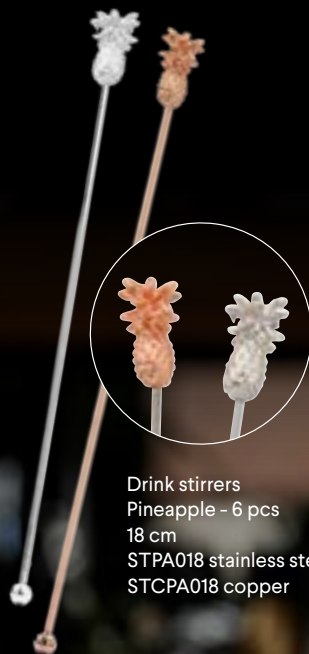

Cocktailpick set  
Jigger - 6 pcs  
12 cm  
CPJI0612

Cocktailpick set  
Shaker - 6 pcs  
12 cm  
CPS0612

Cocktailpick set  
Pineapple - 6 pcs  
12 cm  
CPP0612

# STIRRED, NOT SHAKEN

Drink stirrers  
Shaker - 6 pcs  
18 cm  
STSH018 stainless steel  
STCSH018 copper

Drink stirrers  
Pineapple - 6 pcs  
18 cm  
STPA018 stainless steel  
STCPA018 copper

Tumbler set  
copper - 2 pcs  
GTUM550