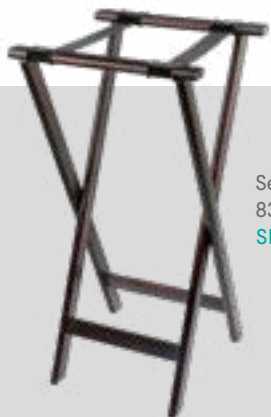

Serving Tray Stand Mahogany
83x44x43 cm
SRS0079