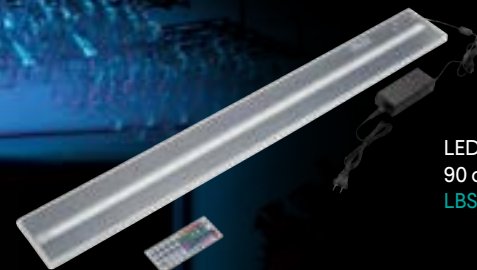

# LED ME ENTERTAIN YOU

LED Bottle Shelf  
60 cm  
LBS0061

LED Bottle Shelf  
90 cm  
LBS0091

LED Bottle Shelf  
120 cm  
LBS0122

Use the LED RGB remote control to change color

LED Bottle Display 3 Tier  
60 x 33 x 33 cm  
LBD0003