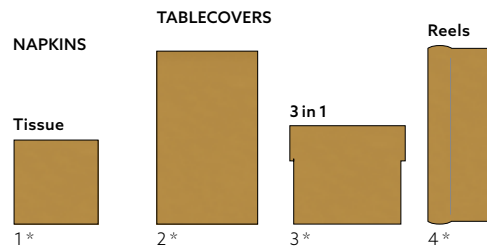

GOLD

	SKU 732103	Pcs x Cu	Table	Description
1	105804	8	20 x 12	DA21 Tissue Napkin, 33 x 33 cm, 3-ply
2	154754	2	1 x 5	DB16 Dunisilk® Tablecover, 138 x 220 cm
3	178795	5	1 x 8	DB04 Dunisilk® 3 in 1, 0,4 x 4,8 m
4	186199	0	1 x 6	DB19 Dunisilk® Tablecover Reel, 1,18 x 5 m

* These products are FSC®-certified

** These products are Swan-certified

*** These products are RAL quality-certified

**** These products are HOME compostable