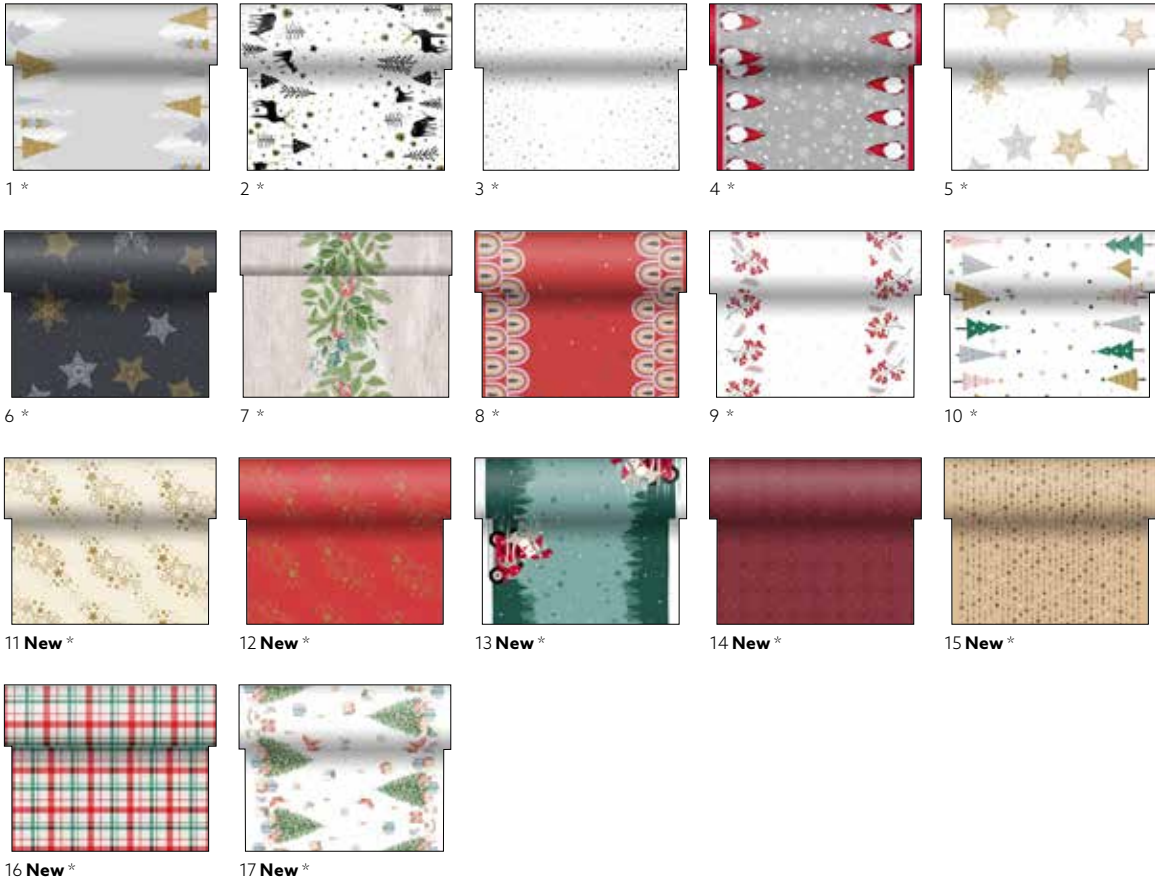

DUNICEL® 3 IN 1, DESIGN, 0,4 X 4,8 M PERFORATED EVERY 40 CM, DB02

	EAN barcode	SKU 732103	Pcs x Cu	Description		EAN barcode	SKU 732103	Pcs x Cu	Description
1		199283 0	1 x 8	Winter Trees	10		207427 6	1 x 8	Noel Trees
2		202838 5	1 x 8	Magic Winter	11		210616 8	1 x 8	Holiday Star Cream
3		202844 6	1 x 8	Silver Stardust	12		210622 9	1 x 8	Holiday Star Red
4		207132 9	1 x 8	Winter Flakes	13		210627 4	1 x 8	Jolly Journey
5		207152 7	1 x 8	Snowstars White	14		210659 5	1 x 8	Gilded Bauble
6		207174 9	1 x 8	Snowstars Black	15		210666 3	1 x 8	Natural Yuletide
7		207410 8	1 x 8	Winter Greenery	16		210672 4	1 x 8	Seasonal Delight
8		207415 3	1 x 8	Candyman	17		210989 3	1 x 8	Tree and Gifts
9		207419 1	1 x 8	Berrie Merrie					

* These products are FSC®-certified

** These products are Swan-certified

*** These products are RAL quality-certified

**** These products are HOME compostable