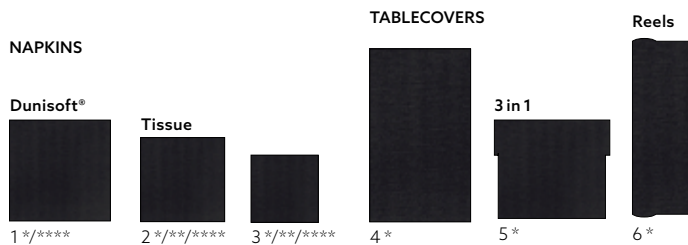

BLACK

	SKU 732103	Pcs x Cu	Table	Description
1	201548	4	12 x 12	DA06 Bio Dunisoft® Napkin, 40 x 40 cm
2	150327	2	20 x 12	DA19 Bio Tissue Napkin, 33 x 33 cm, 3-ply
3	173856	8	20 x 12	DA27 Bio Tissue Napkin, 24 x 24 cm, 3-ply
4	182484	1	1 x 5	DB16 Dunisilk® Tablecover, 138 x 220 cm

	SKU 732103	Pcs x Cu	Table	Description
5	185746	7	1 x 8	DB03 Dunicel® 3 in 1, 0,4 x 4,8 m
6	187103	6	1 x 6	DB19 Dunisilk® Tablecover Reel, 1,18 x 5 m
	185467	1	1 x 6	DB18 Dunicel® Tablecover Reel, 1,18 x 5 m