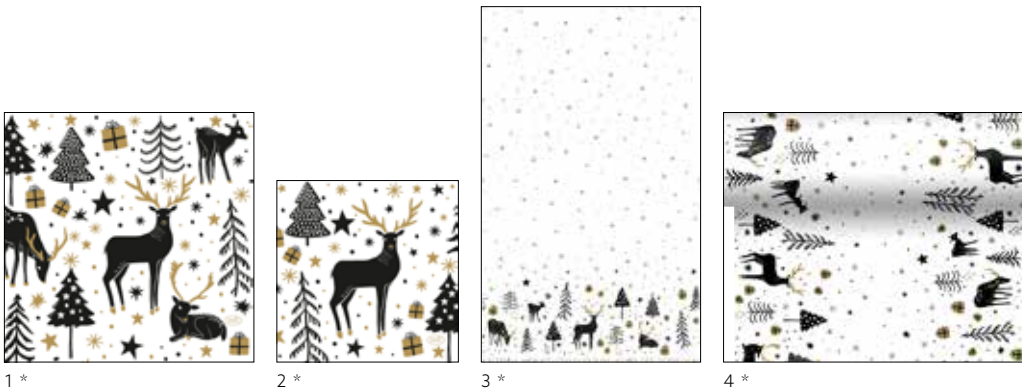

MAGIC WINTER

	SKU 732103	Pcs x Cu	Table	Description
1	202814 9	20 x 12	DA17	Tissue Napkin, 33 x 33 cm
2	202837 8	20 x 12	DA26	Tissue Napkin, 24 x 24 cm

	SKU 732103	Pcs x Cu	Table	Description
3	204012 7	1 x 5	DB02	Dunicel® Tablecover, 138 x 220 cm
4	202838 5	1 x 8	DB02	Dunicel® 3 in 1, 0,4 x 4,8 m

* These products are FSC®-certified

** These products are Swan-certified

*** These products are RAL quality-certified

**** These products are HOME compostable