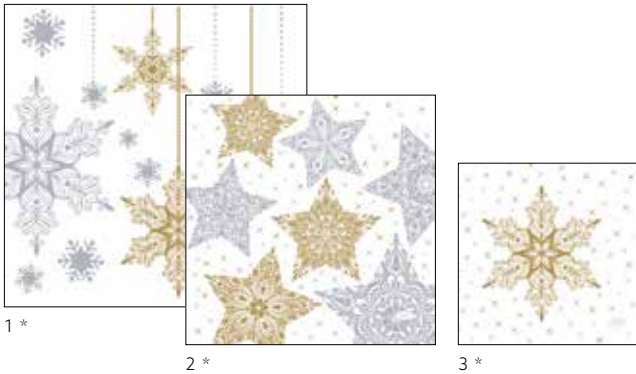

SNOWSTARS WHITE

	SKU 732103	Pcs x Cu	Table	Description
1	207136	7	12 x 12	DA05 Bio Dunisoft® Napkin, 40 x 40 cm
2	207135	0	20 x 12	DA17 Tissue Napkin, 33 x 33 cm
3	207134	3	20 x 12	DA26 Tissue Napkin, 24 x 24 cm

	SKU 732103	Pcs x Cu	Table	Description
4	207151	0	1 x 8	DB11A Dunicel® Tablecover, 138 x 280 cm
	207150	3	1 x 5	DB02 Dunicel® Tablecover, 138 x 220 cm
5	207152	7	1 x 8	DB02 Dunicel® 3 in 1, 0,4 x 4,8 m
6	207153	4	1 x 10	DB07 Dunicel® Slipcover, 84 x 84 cm

* These products are FSC®-certified

** These products are Swan-certified

*** These products are RAL quality-certified

**** These products are HOME compostable