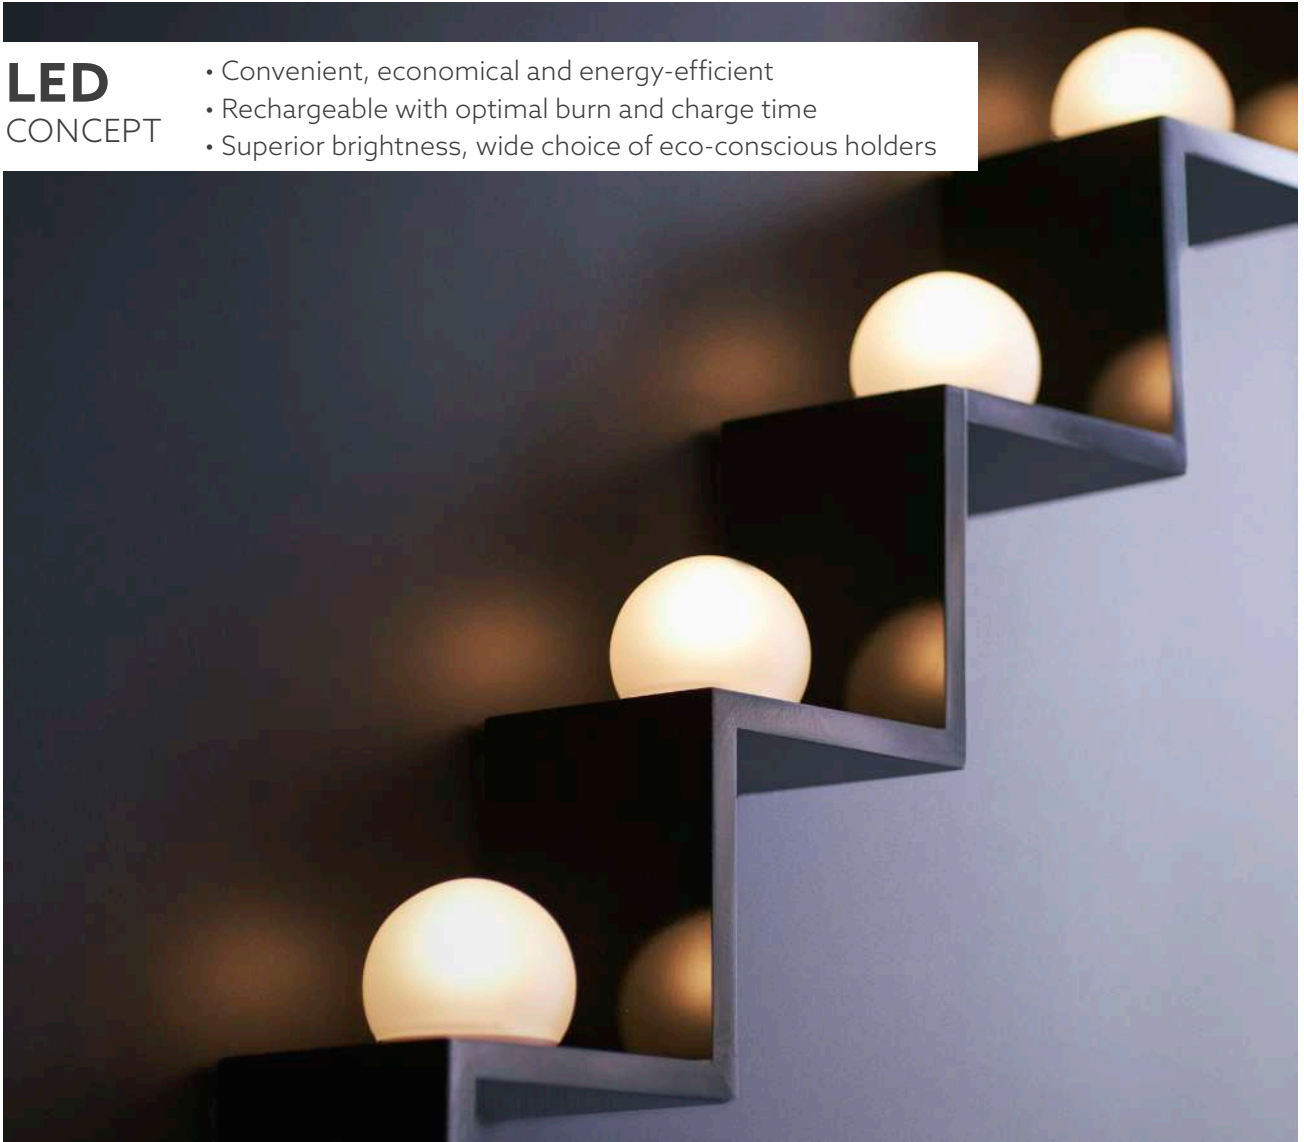

LED CONCEPT

- Convenient, economical and energy-efficient
- Rechargeable with optimal burn and charge time
- Superior brightness, wide choice of eco-conscious holders

LED MINI LAMP SET, RECHARGEABLE MULTICOLOUR, 48 X Ø 50 MM