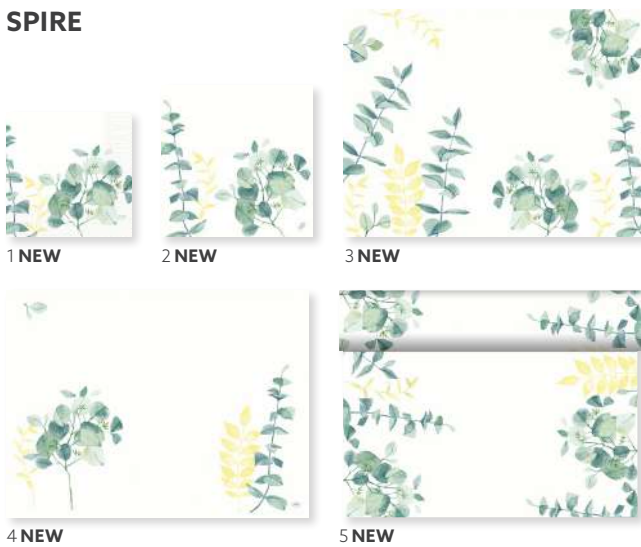

SPIRE

MATCHING COLOURS

WHITE

OCEANT TEAL

ECO BROWN

NO	ART.	DESCRIPTION	PACK	FSC	OK compost	SWAN	NO	ART.	DESCRIPTION	PACK	FSC	OK compost	SWAN
1	202582	Tissue Napkin, 3-ply, 33 x 33 cm	10 x 50	•	•	•	4	202584	Dunicel® Placemat, 30 x 40 cm	5 x 100	•	•	•
2	202581	Dunisoft® Napkin, 40 x 40 cm	12 x 60	•	•	•	5	202583	Dunicel® Tête-à-Tête, 0,4 x 24 m	4 x 1	•	•	•
3	202585	Paper Placemat, 30 x 40 cm	4 x 250	•	•	•