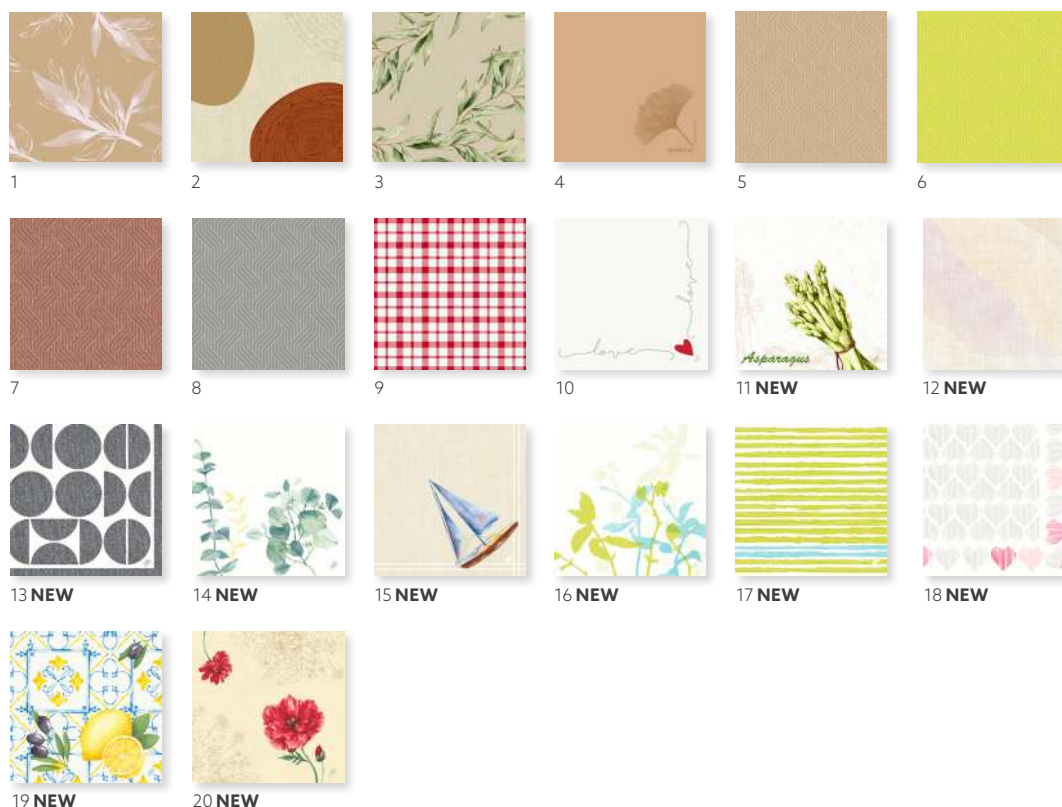

DUNISOFT®, 40 X 40 CM

NO	ARTICLE	DESCRIPTION	PACK					NO	ARTICLE	DESCRIPTION	PACK				
1	199143	Eco Leaves	6 x 60	•	•			11	202493	Green Asparagus	6 x 60	•			
2	195813	Earthy	12 x 60	•				12	202439	Serenity	6 x 60	•			
3	195801	Foliage	12 x 60	•				13	202477	Shapes	12 x 60	•			
4	186473	Organic	12 x 60	•	•			14	202581	Spire	12 x 60	•			
5	199146	Woven Ecoecho	6 x 60	•	•			15	202542	Tide	12 x 60	•			
6	199149	Woven Kiwi	6 x 60	•	•			16	202567	Elise	12 x 60	•			
7	199151	Woven Earth Terra	6 x 60	•	•			17	202551	Elise Stripes	12 x 60	•			
8	199153	Woven Granite Grey	6 x 60	•	•			18	202587	Amour	12 x 60	•			
9	186712	Giovanni	12 x 60	•	•			19	202474	Mediterrian	12 x 60	•			
10	186723	Love	12 x 60	•	•			20	202534	Monique	12 x 60	•