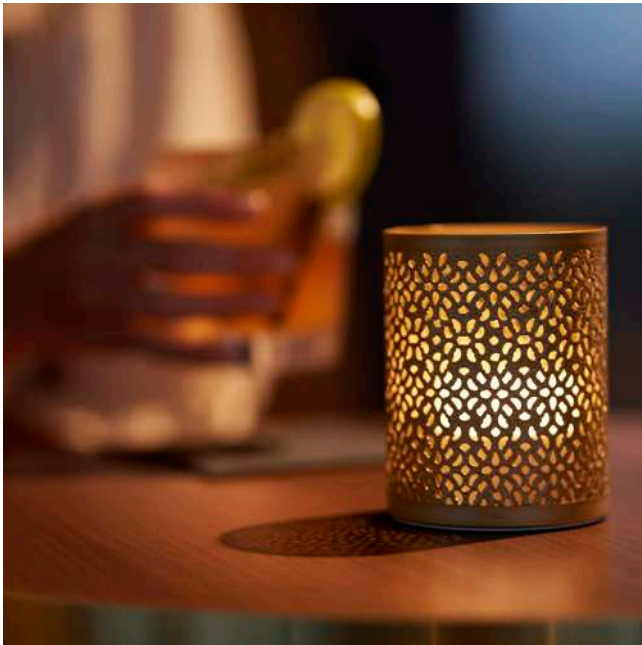

CANDLES & ACCESSORIES

LIGHT UP YOUR WORLD YOUR WAY

- Designed for professionals
- Optimise safety, quality and convenience
- Maximise cosiness of your indoor and outdoor spaces
- Spend less time lighting and cleaning, and more on guests
- Wide choice of LED or real flame candles