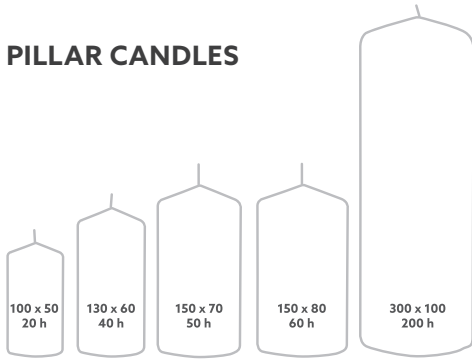

PILLAR CANDLES

- Long burn time
- Clean burning
- Premium quality

NO	ARTICLE	DESCRIPTION	PACK	
1	263108	White, 100 x Ø 50 mm, 20 h	6 x 10	•
	148439	White, 130 x Ø 60 mm, 40 h	2 x 6	•
	148481	White, 150 x Ø 80 mm, 60 h	10 x 1	•
	181230	White, 220 x Ø 70 mm, 90 h	10 x 1	•
2	125359	Cream, 100 x Ø 50 mm, 20 h	6 x 10	•
	148440	Cream, 130 x Ø 60 mm, 40 h	2 x 6	•
	148482	Cream, 150 x Ø 80 mm, 60 h	10 x 1	•
	105917	Cream, 220 x Ø 70 mm, 90 h	10 x 1	•
3	147977	Yellow, 100 x Ø 50 mm, 20 h	6 x 10	•
4	263016	Red, 100 x Ø 50 mm, 20 h	6 x 10	•
	148442	Red, 130 x Ø 60 mm, 40 h	2 x 6	•
5	263122	Bordeaux, 100 x Ø 50 mm, 20 h	6 x 10	•
	148443	Bordeaux, 130 x Ø 60 mm, 40 h	2 x 6	•
6	151509	Kiwi, 100 x Ø 50 mm, 20 h	6 x 10	•
7	186444	LeafGreen, 130 x Ø 60 mm, 40 h	2 x 6	•