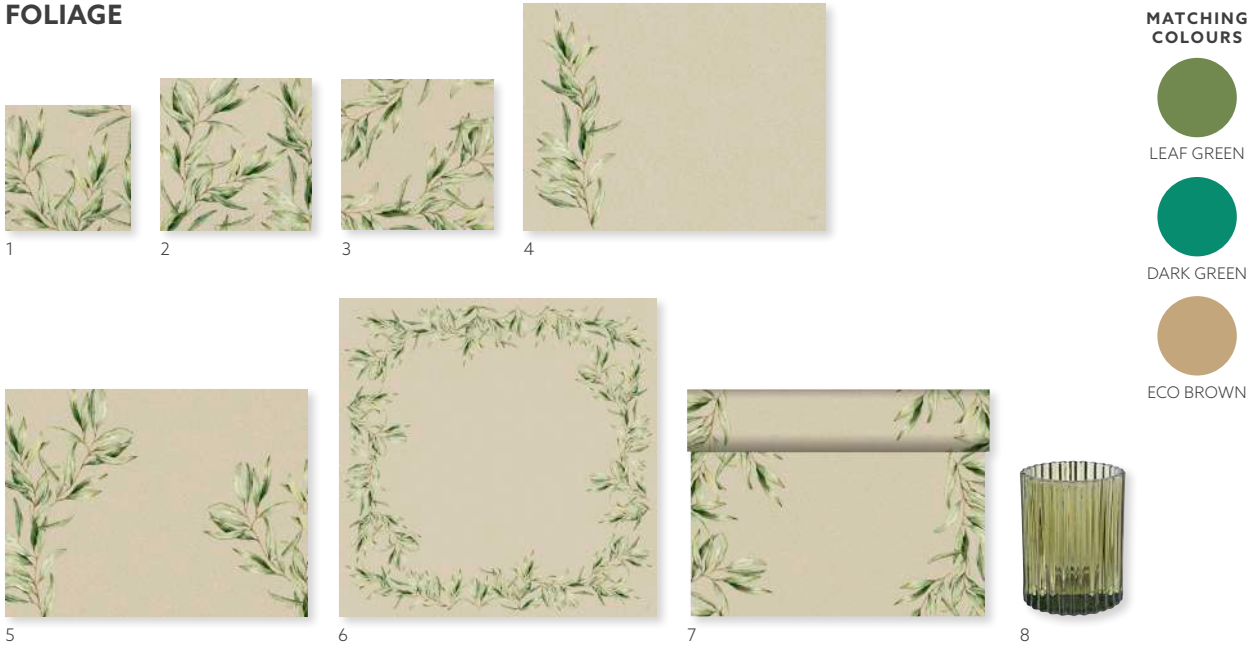

FOLIAGE

NO	ART.	DESCRIPTION	PACK	FSC	OK Compost	TÜV AUSTRIA	SWAN	NO	ART.	DESCRIPTION	PACK	FSC	OK Compost	TÜV AUSTRIA	SWAN
1	195797	Tissue Napkin, 3-ply, 33 x 33 cm	10 x 50					6	195805	Dunisilk® Slipcover, 84 x 84 cm	5 x 20				
2	195799	Tissue Napkin, 3-ply, 40 x 40 cm	4 x 250						195806	Dunicel® Slipcover, 84 x 84 cm	5 x 20				
3	195801	Dunisoft® Napkin, 40 x 40 cm	12 x 60					7	195808	Dunicel® Tête-à-Tête, 0,4 x 24 m	4 x 1				
4	195803	Dunicel® Placemat, 30 x 40 cm	5 x 100					8	194593	Candle Holder Comodo, 70 x Ø 55 mm	6 x 1				
5	195804	Paper Placemat, 30 x 40 cm	4 x 250