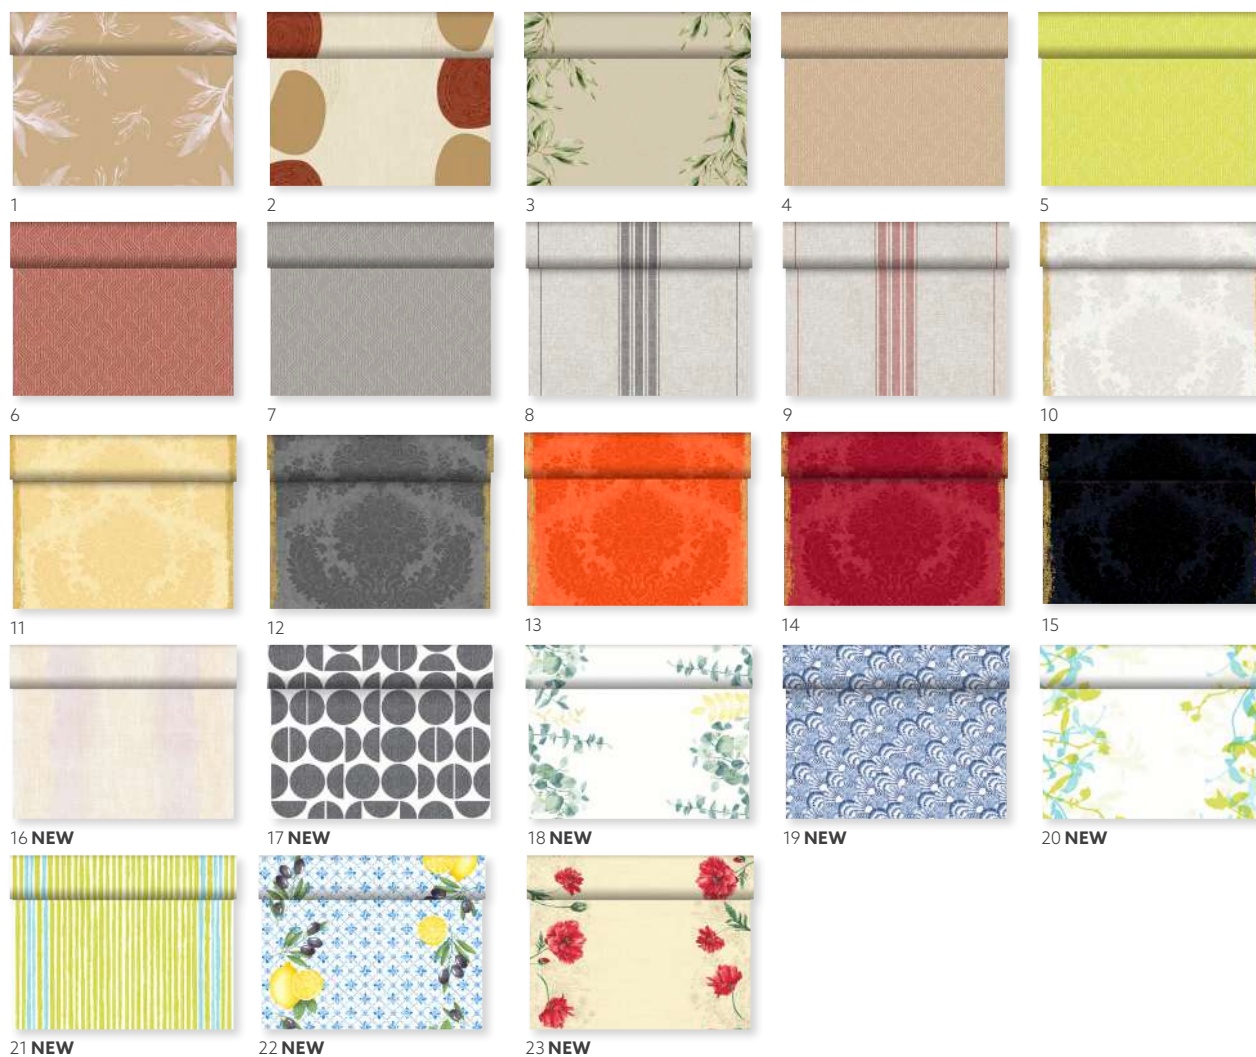

DUNICEL® TÊTE-À-TÊTE, 0,40 X 24 M

NO	ART.	DESCRIPTION	PACK		NO	ART.	DESCRIPTION	PACK	
1	199144	Eco Leaves	4 x 1	•	13	199263	Royal Sun Orange	4 x 1	•
2	195818	Earthy	4 x 1	•	14	183402	Royal Bordeaux	4 x 1	•
3	195808	Foliage	4 x 1	•	15	178296	Royal Black	4 x 1	•
4	199147	Woven Ecoecho	4 x 1	•	16	202436	Serenity	4 x 1	•
5	199150	Woven Kiwi	4 x 1	•	17	202482	Shapes	4 x 1	•
6	199152	Woven Earth Terra	4 x 1	•	18	202583	Spire	4 x 1	•
7	199154	Woven Granite Grey	4 x 1	•	19	202538	Tide	4 x 1	•
8	186517	Cocina Black	4 x 1	•	20	202562	Elise	4 x 1	•
9	186518	Cocina Bordeaux	4 x 1	•	21	202555	Elise Stripes	4 x 1	•
10	183400	Royal White	4 x 1	•	22	202473	Mediterrian	4 x 1	•
11	183401	Royal Cream	4 x 1	•	23	202535	Monique	4 x 1	•
12	183403	Royal Granite Grey	4 x 1	•