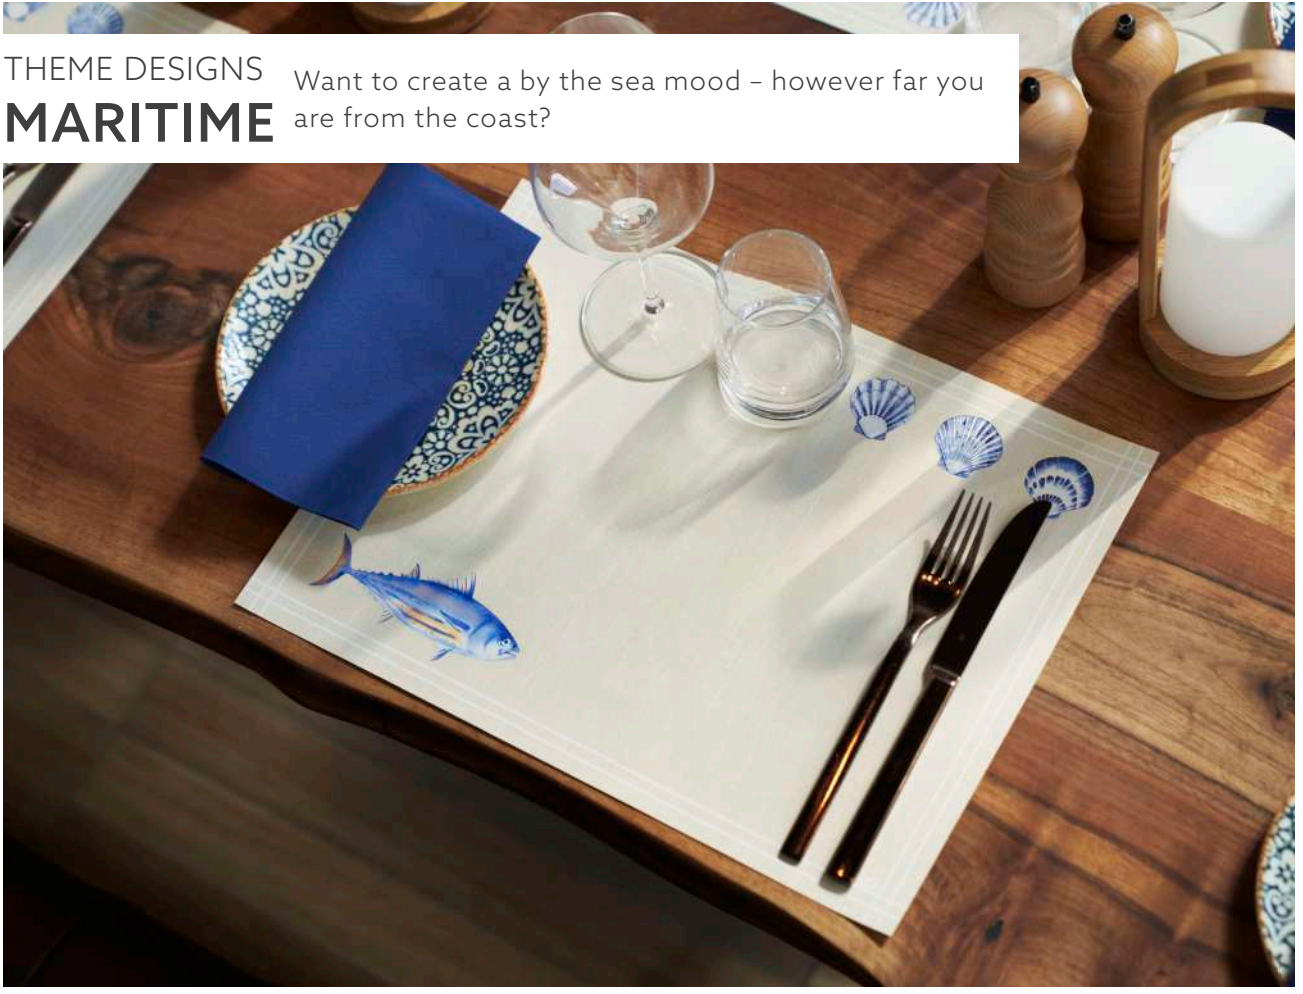

THEME DESIGNS
MARITIME Want to create a by the sea mood - however far you are from the coast?

DESIGNS