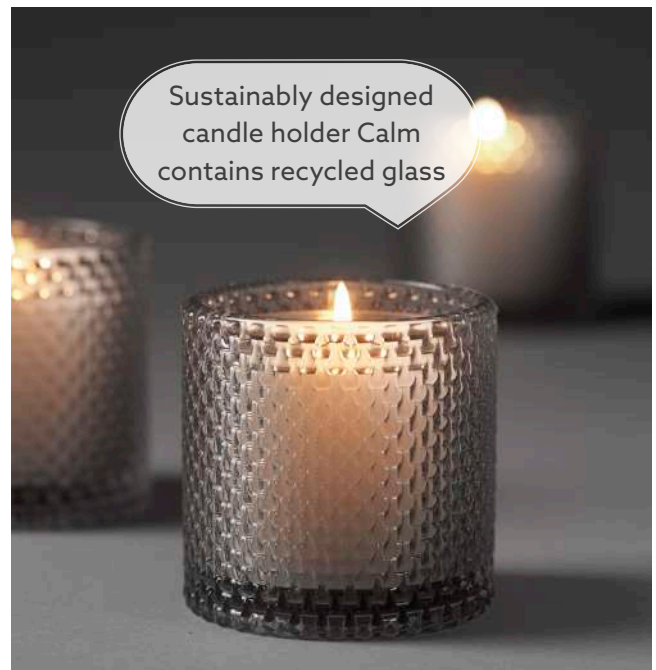

CANDLE HOLDER SHIMMER, 100 X Ø 80 MM

- Use with candles or LED
- Design optimises glow from light
- Inspiration from nature ideal for attracting guests

NO	ARTICLE	DESCRIPTION	PACK		
1	188173	White, Frosted Glass	6 x 1		
2	188174	Sand, Frosted Glass	6 x 1		
3	188175	Rust, Frosted Glass	6 x 1		