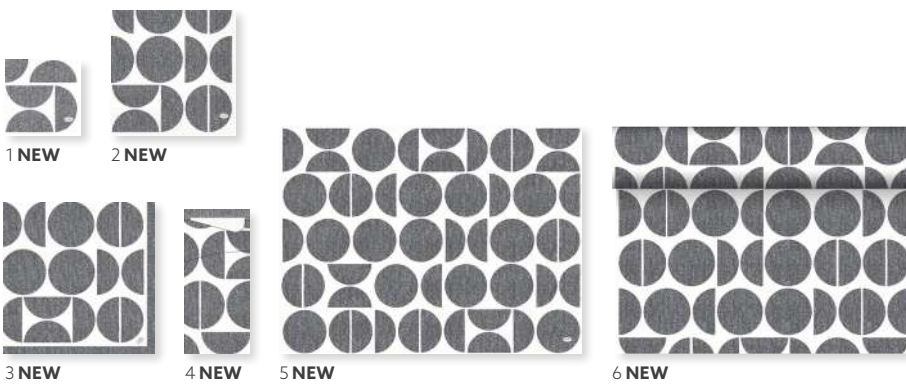

THEME DESIGNS BREAKFAST

Want to give your guests an uplifting start to the day? Great for breakfast, these cheerful designs will help to put a spring in all their steps.

SHAPES

MATCHING COLOURS

WHITE

BLACK