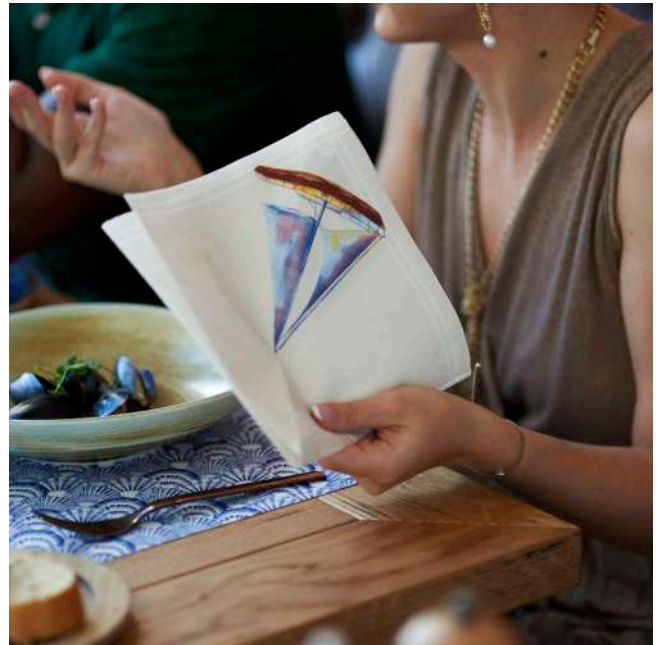

NAPKINS

TRANSFORM YOUR TABLES

- Flawless hygiene, colour and shape
- Sanitary barrier between surfaces and cutlery
- Eco-conscious qualities and formats for all occasions
- Tactile, soft, excellent folding
- Timesaving pre-folded solutions