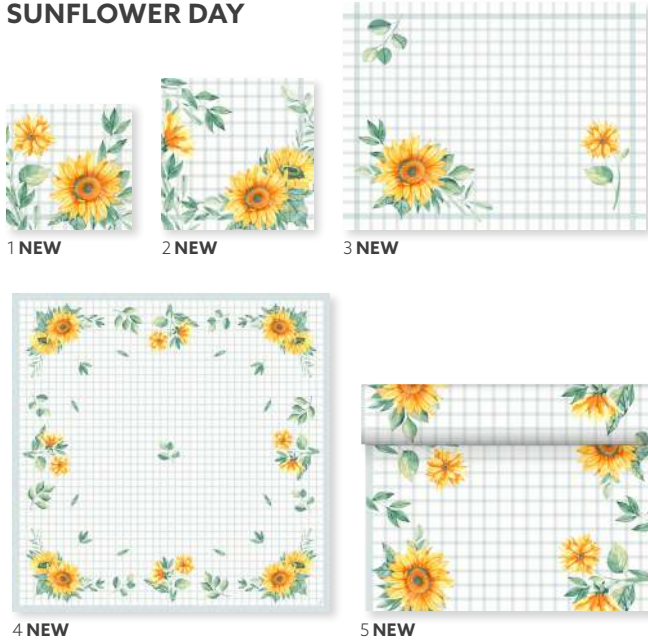

GREEN ASPARAGUS

MATCHING COLOURS

NO	ART.	DESCRIPTION	PACK					NO	ART.	DESCRIPTION	PACK				
1	202494	Tissue Napkin, 3-ply, 33 x 33 cm	10 x 50	•	•	•	•	2	202493	Dunisoft® Napkin, 40 x 40 cm	6 x 60	•	•	•	•

SUNFLOWER DAY