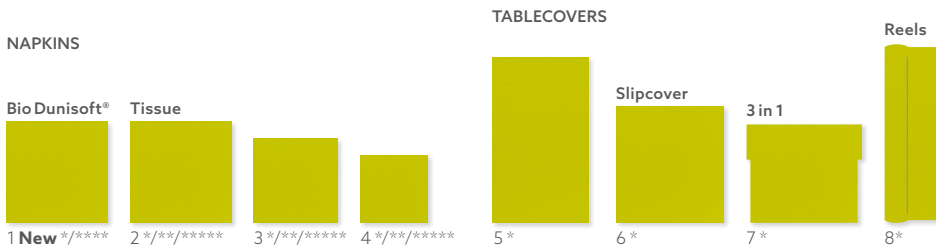

KIWI

SKU 732103	Pcs x Cu	Table	Description
1 201539 2	12 x 12	DA06	Bio Dunisoft® Napkin, 40 x 40 cm
2 172836 1	50 x 6	DA12	Bio Tissue Napkin, 40 x 40 cm, 3-ply
3 148733 6	20 x 12	DA19	Bio Tissue Napkin, 33 x 33 cm, 3-ply
185776 4	50 x 10	DA20	Bio Tissue Napkin, 33 x 33 cm, 3-ply
4 148735 0	20 x 12	DA27	Bio Tissue Napkin, 24 x 24 cm, 3-ply

SKU 732103	Pcs x Cu	Table	Description
5 185749 8	1 x 10	DB13	Dunicel® Tablecover, 118 x 180 cm
6 163865 3	1 x 10	DB08	Dunicel® Slipcover, 84 x 84 cm
7 185748 1	1 x 8	DB03	Dunicel® 3 in 1, 0,4 x 4,8 m
8 185465 7	1 x 6	DB18	Dunicel® Tablecover Reel, 1,18 x 5 m
186198 3	1 x 10	DB25	MG-Paper Tablecover Reel, 1,18 x 8 m