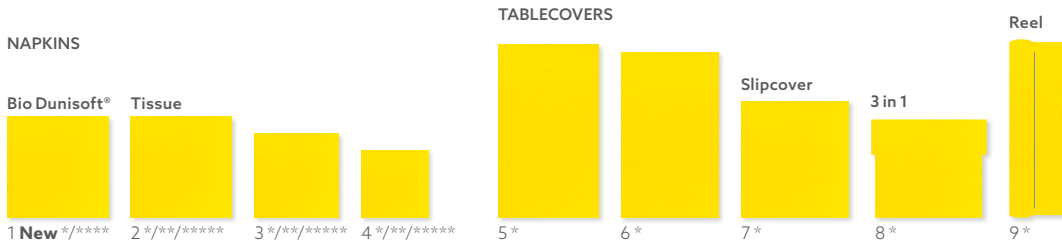

YELLOW

SKU 732103	Pcs x Cu	Table	Description
1 201547 7	12 x 12	DA06	Bio Dunisoft® Napkin, 40 x 40 cm
2 1040609 2	20 x 12	DA10	Bio Tissue Napkin, 40 x 40 cm, 3-ply
172839 2	50 x 6	DA12	Bio Tissue Napkin, 40 x 40 cm, 3-ply
3 1040593 3	20 x 12	DA19	Bio Tissue Napkin, 33 x 33 cm, 3-ply
185774 0	50 x 10	DA20	Bio Tissue Napkin, 33 x 33 cm, 3-ply
4 1040586 6	20 x 12	DA27	Bio Tissue Napkin, 24 x 24 cm, 3-ply