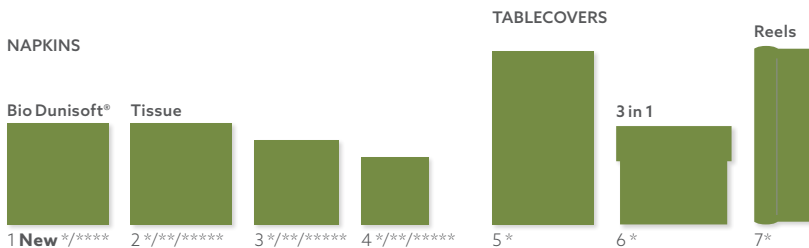

LEAF GREEN

SKU 732103	Pcs x Cu	Table	Description
1 201540 8	12 x 12	DA06	Bio Dunisoft® Napkin, 40 x 40 cm
2 186070 2	50 x 6	DA12	Bio Tissue Napkin, 40 x 40 cm, 3-ply
3 185876 1	20 x 12	DA19	Bio Tissue Napkin, 33 x 33 cm, 3-ply
4 185875 4	20 x 12	DA27	Bio Tissue Napkin, 24 x 24 cm, 3-ply

SKU 732103	Pcs x Cu	Table	Description
5 185879 2	1 x 5	DB16	Dunisilk® Tablecover, 138 x 220 cm
6 185878 5	1 x 8	DB03	Dunicel® 3 in 1, 0,4 x 4,8 m
7 185880 8	1 x 6	DB18	Dunicel® Tablecover Reel, 1,18 x 5 m