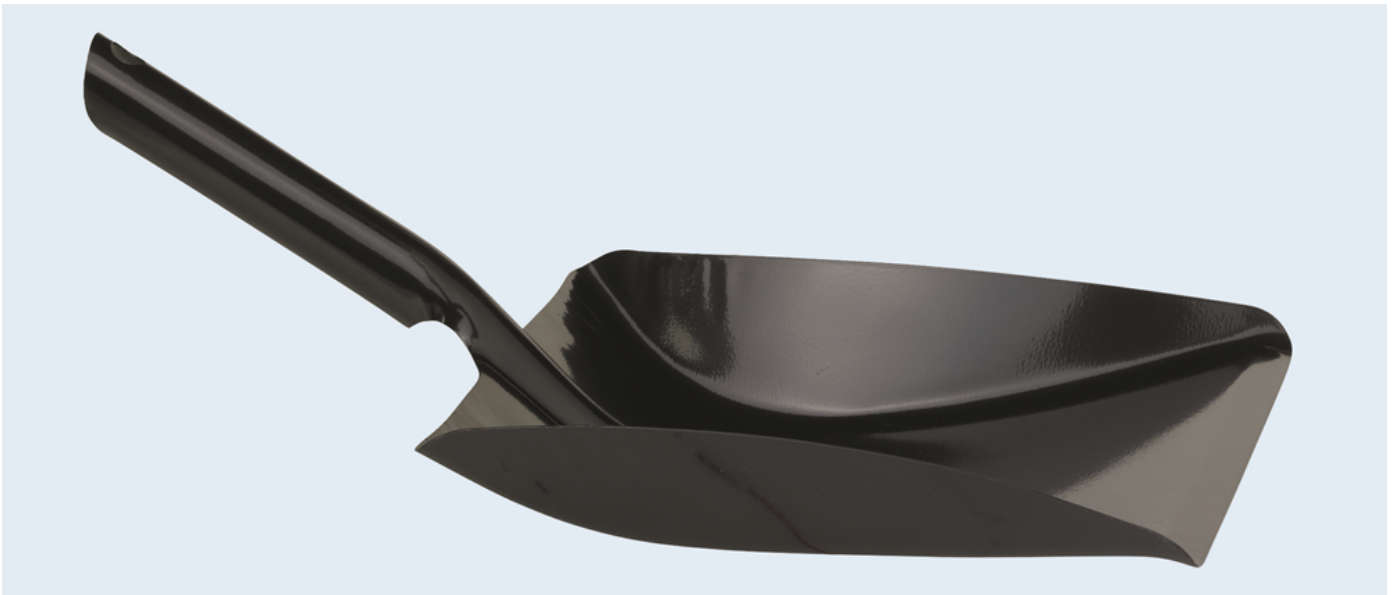

Item no.: 558552

245 mm

10 Pcs.

Material: Metal