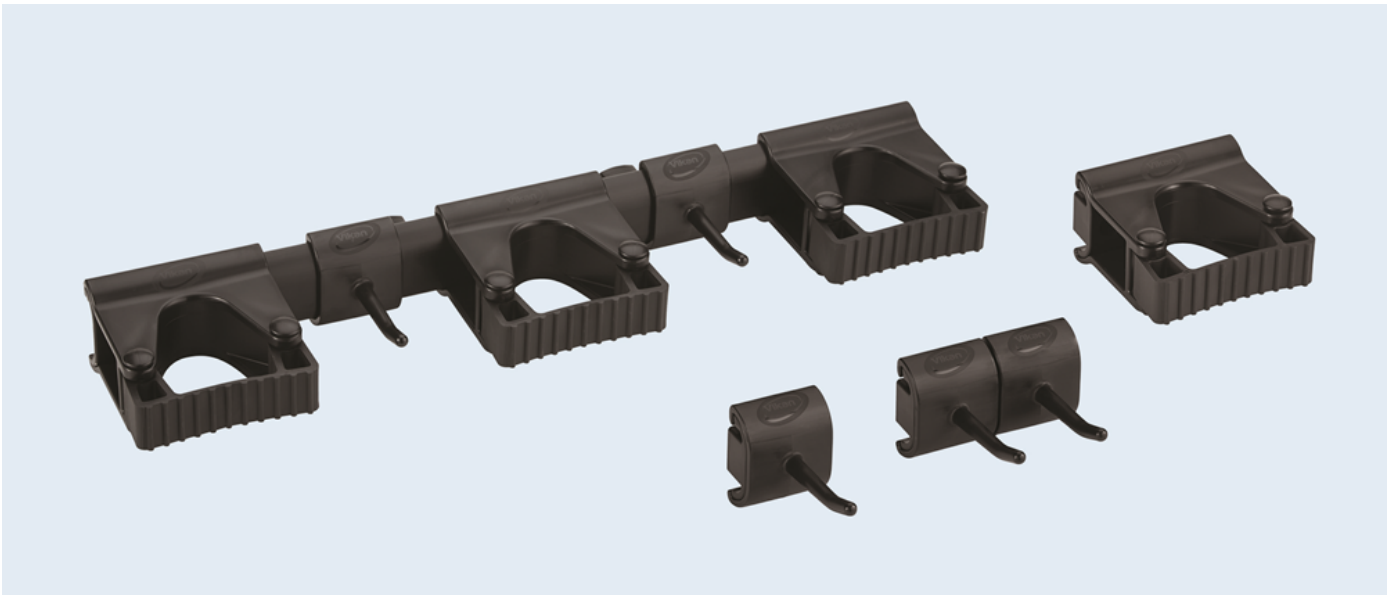

121 °C

5 Pcs.

Material: Polypropylene; Polyamide

Hygienic Wall Bracket, Grip Band Module, 82 mm

FDA
Item no.: 1013

82 mm

121 °C

5 Pcs.

Material: Polypropylene; TPE Rubber; Polyamide

Hygienic Wall Bracket, Double Hook Module, 82 mm

FDA
Item no.: 1014

82 mm

121 °C

10 Pcs.

Material: Polypropylene; Polyamide

Bracket for bucket, 5686, 5688 and 5692, 370 mm

Item no.: 16200

370 mm

1 Pcs.

Material: Stainless Steel (AISI 304)

Brushes

Vikan offers a very wide range of highly effective, durable brushes and brooms in various shapes and sizes for use in a multitude of applications in every industry setting. There are brushes for food and beverage applications, general cleaning, and vehicle cleaning, in a range of highly specialised designs.